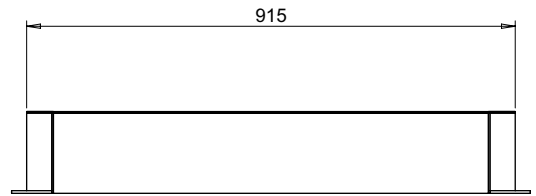

PART No: TDFR-3648L

Thorworld Fixed Aluminium Ramps are strong and sturdy, suitable for wheel chairs and trucks, for applications where a fixed height variation exists and the ramp doesn't need to be variable in height. Fixing lugs are included for securing to the ground (Fixings not included). Other sizes available on request.

MATERIAL	ALUMINIUM
WEIGHT	17 Kg
ESTIMATED LEADTIME	2 - 3 Weeks
OPTIONAL EXTRAS	BHH-1 1.0m High Hand Rail SC-1 75mm High Safety Side Curbs WKR5-M Wheels for easy movement

FIXING LUGS

HEIGHT DIFF. MAX. RECOMMENDED (mm)	TOTAL MAX. LOAD (Kg)
150	250

All dimensions shown are in millimetres and are intended for reference purposes only; exact product measurements may vary due to applied tolerances and methods of manufacture