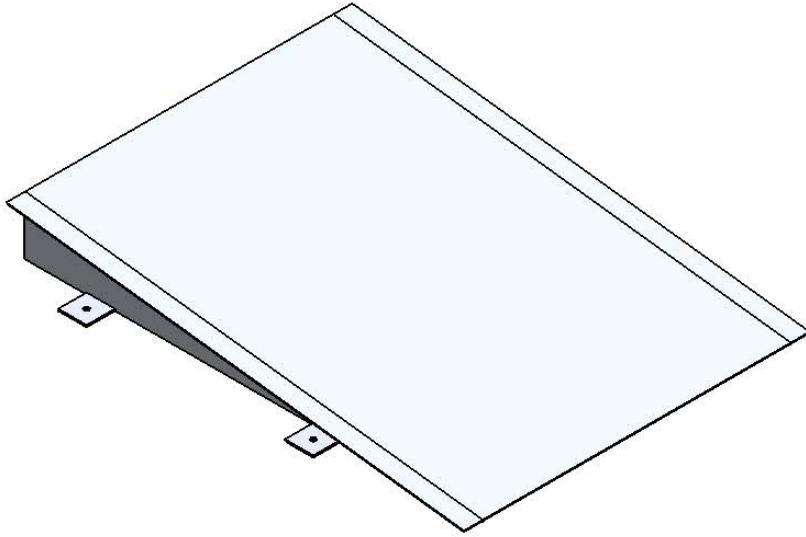

PART No: TDFR-3648L

Thorworld Fixed Aluminium Ramps are strong and sturdy, suitable for wheel chairs and trucks, for applications where a fixed height variation exists and the ramp doesn't need to be variable in height. Fixing lugs are included for securing to the ground (Fixings not included). Other sizes available on request.

MATERIAL	ALUMINIUM
WEIGHT	17 Kg
ESTIMATED LEADTIME	2 - 3 Weeks
OPTIONAL EXTRAS	BHH-1 1.0m High Hand Rail SC-1 75mm High Safety Side Curbs WKR5-M Wheels for easy movement

FIXING LUGS

HEIGHT DIFF. MAX. RECOMMENDED (mm)	TOTAL MAX. LOAD (Kg)
150	250

All dimensions shown are in millimetres and are intended for reference purposes only; exact product measurements may vary due to applied tolerances and methods of manufacture