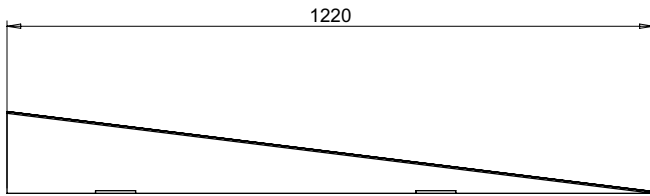

PART No: TDFR-3648L

Thorworld Fixed Aluminium Ramps are strong and sturdy, suitable for wheel chairs and trucks, for applications where a fixed height variation exists and the ramp doesn't need to be variable in height. Fixing lugs are included for securing to the ground (Fixings not included). Other sizes available on request.

MATERIAL	ALUMINIUM
WEIGHT	17 Kg
ESTIMATED LEADTIME	2 - 3 Weeks
OPTIONAL EXTRAS	BHH-1 1.0m High Hand Rail SC-1 75mm High Safety Side Curbs WKR5-M Wheels for easy movement

FIXING LUGS

HEIGHT DIFF. MAX. RECOMMENDED (mm)	TOTAL MAX. LOAD (Kg)
150	250

All dimensions shown are in millimetres and are intended for reference purposes only; exact product measurements may vary due to applied tolerances and methods of manufacture