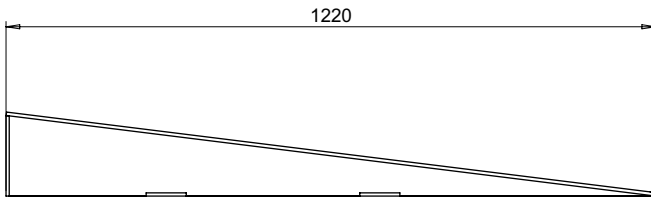

# PART No: TWFR-3648L

Thorworld Fixed Aluminium Ramps are strong and sturdy, suitable for wheel chairs and trucks, for applications where a fixed height variation exists and the ramp doesn't need to be variable in height. Fixing lugs are included for securing to the ground (Fixings not included). Other sizes available on request.

MATERIAL	ALUMINIUM
WEIGHT	30 Kg
ESTIMATED LEADTIME	2 - 3 Weeks
OPTIONAL EXTRAS	<b>BHH-1</b> 1.0m High Hand Rail <b>SC-1</b> 75mm High Safety Side Curbs <b>WKR5-M</b> Wheels for easy movement

FIXING LUGS

HEIGHT DIFF. MAX. RECOMMENDED (mm)	TOTAL MAX. LOAD (Kg)
150	500

All dimensions shown are in millimetres and are intended for reference purposes only; exact product measurements may vary due to applied tolerances and methods of manufacture