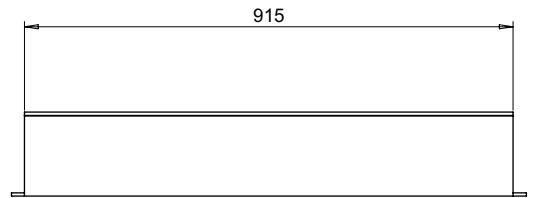

# PART No: TWFR-3648L

Thorworld Fixed Aluminium Ramps are strong and sturdy, suitable for wheel chairs and trucks, for applications where a fixed height variation exists and the ramp doesn't need to be variable in height. Fixing lugs are included for securing to the ground (Fixings not included). Other sizes available on request.

MATERIAL	ALUMINIUM
WEIGHT	30 Kg
ESTIMATED LEADTIME	2 - 3 Weeks
OPTIONAL EXTRAS	<b>BHH-1</b> 1.0m High Hand Rail <b>SC-1</b> 75mm High Safety Side Curbs <b>WKR5-M</b> Wheels for easy movement

FIXING LUGS

HEIGHT DIFF. MAX. RECOMMENDED (mm)	TOTAL MAX. LOAD (Kg)
150	500

All dimensions shown are in millimetres and are intended for reference purposes only; exact product measurements may vary due to applied tolerances and methods of manufacture