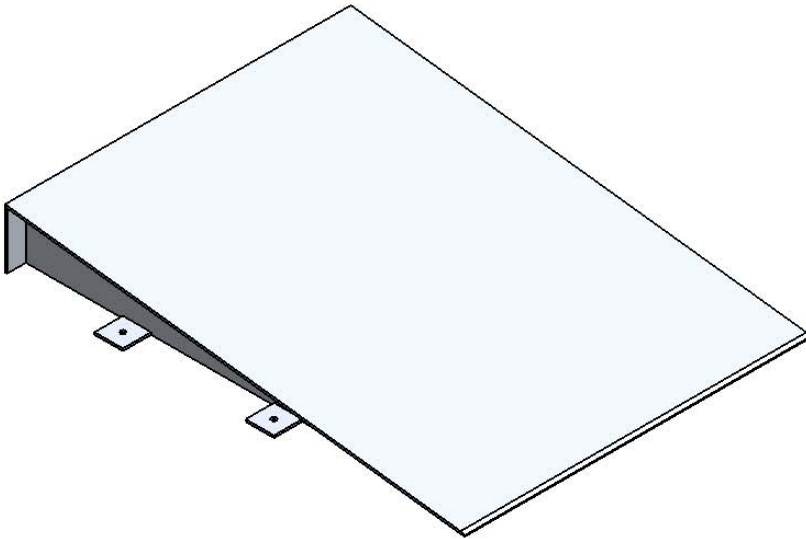

# PART No: TWFR-3648L

Thorworld Fixed Aluminium Ramps are strong and sturdy, suitable for wheel chairs and trucks, for applications where a fixed height variation exists and the ramp doesn't need to be variable in height. Fixing lugs are included for securing to the ground (Fixings not included). Other sizes available on request.

MATERIAL	ALUMINIUM
WEIGHT	30 Kg
ESTIMATED LEADTIME	2 - 3 Weeks
OPTIONAL EXTRAS	<b>BHH-1</b> 1.0m High Hand Rail <b>SC-1</b> 75mm High Safety Side Curbs <b>WKR5-M</b> Wheels for easy movement

FIXING LUGS

HEIGHT DIFF. MAX. RECOMMENDED (mm)	TOTAL MAX. LOAD (Kg)
150	500

All dimensions shown are in millimetres and are intended for reference purposes only; exact product measurements may vary due to applied tolerances and methods of manufacture