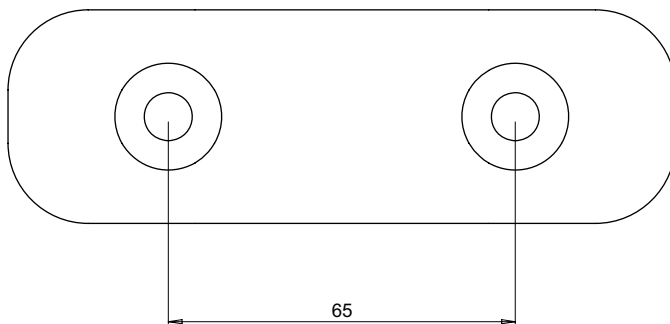

## PART No: TWVB-5-1.75

Thorworld Moulded Vehicle Bumpers provide excellent protection to vehicles, loading dock equipment and the docks they are visiting. Please Note: Vehicle Bumpers are not suitable for fitting to loading docks.

MATERIAL	Rubber
----------	--------

WEIGHT	0.2 Kg
--------	--------

ESTIMATED LEADTIME	EX STOCK
--------------------	----------

NO. HOLES	2
-----------	---

All dimensions shown are in millimetres and are intended for reference purposes only; exact product measurements may vary due to applied tolerances and methods of manufacture