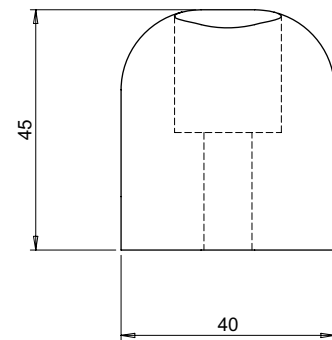

MATERIAL	Rubber
----------	--------

WEIGHT	0.2 Kg
--------	--------

ESTIMATED LEADTIME	EX STOCK
--------------------	----------

NO. HOLES	2
-----------	---

All dimensions shown are in millimetres and are intended for reference purposes only; exact product measurements may vary due to applied tolerances and methods of manufacture