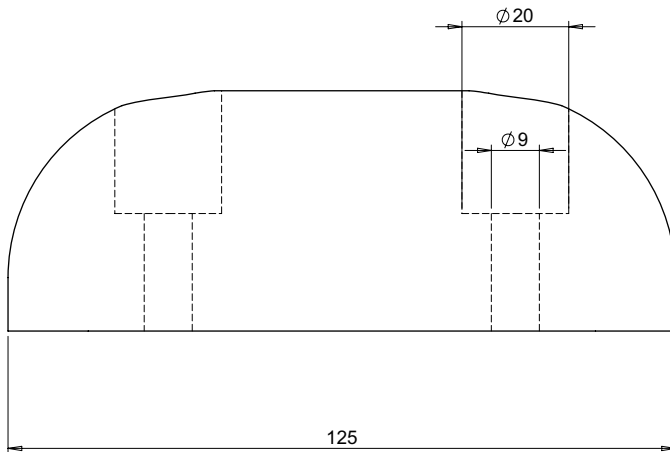

MATERIAL	Rubber
----------	--------

WEIGHT	0.2 Kg
--------	--------

ESTIMATED LEADTIME	EX STOCK
--------------------	----------

NO. HOLES	2
-----------	---

All dimensions shown are in millimetres and are intended for reference purposes only; exact product measurements may vary due to applied tolerances and methods of manufacture