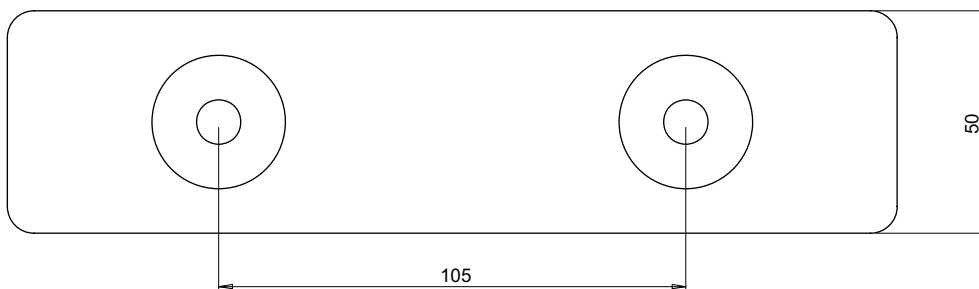

PART No: TWVB-8-2

Thorworld moulded vehicle bumpers provide excellent protection to vehicles, loading dock equipment and the loading docks they are visiting. Please Note: Vehicle bumpers are not suitable for fitting to loading docks.

MATERIAL	Rubber
WEIGHT	0.5 Kg
ESTIMATED LEADTIME	EX STOCK
No. HOLES	2

All dimensions shown are in millimetres and are intended for reference purposes only; exact product measurements may vary due to applied tolerances and methods of manufacture