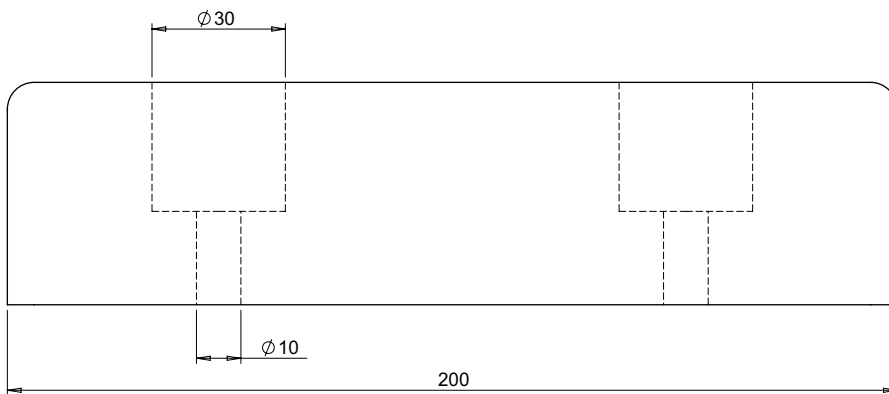

PART No: TWVB-8-2

Thorworld moulded vehicle bumpers provide excellent protection to vehicles, loading dock equipment and the loading docks they are visiting. Please Note: Vehicle bumpers are not suitable for fitting to loading docks.

MATERIAL	Rubber
WEIGHT	0.5 Kg
ESTIMATED LEADTIME	EX STOCK
No. HOLES	2

All dimensions shown are in millimetres and are intended for reference purposes only; exact product measurements may vary due to applied tolerances and methods of manufacture