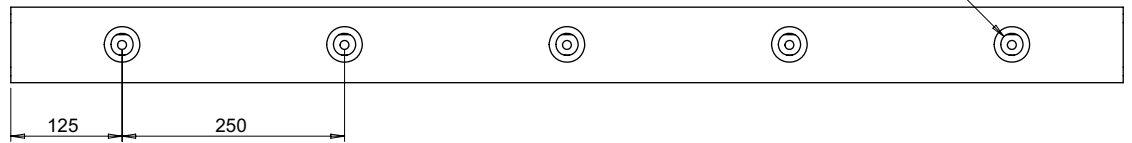

PART No: TWVB-D-48

Thorworld Moulded Vehicle bumpers provide excellent support to vehicles, loading dock equipment and the loading docks they are visiting. Please Note: Vehicle Bumpers are not suitable for fitting to Loading Docks.

MATERIAL	Rubber
WEIGHT	11.3 Kg
ESTIMATED LEADTIME	EX STOCK
NO. HOLES	5

All dimensions shown are in millimetres and are intended for reference purposes only; exact product measurements may vary due to applied tolerances and methods of manufacture