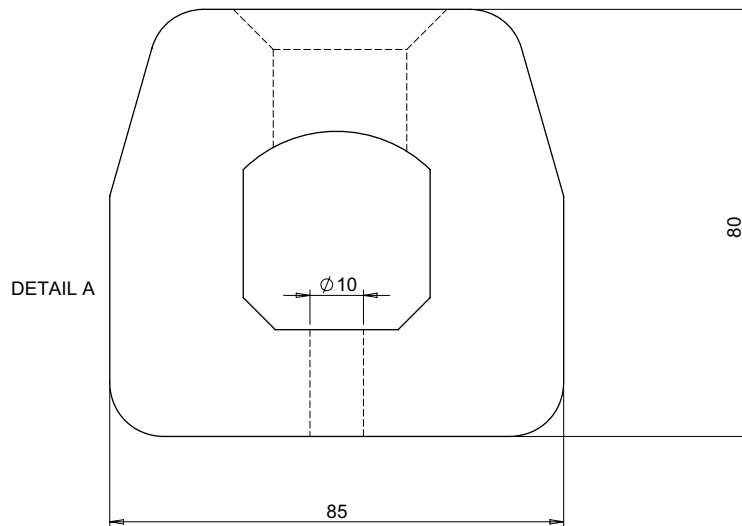

PART No: TWVB-D-48

Thorworld Moulded Vehicle bumpers provide excellent support to vehicles, loading dock equipment and the loading docks they are visiting. Please Note: Vehicle Bumpers are not suitable for fitting to Loading Docks.

MATERIAL	Rubber
WEIGHT	11.3 Kg
ESTIMATED LEADTIME	EX STOCK
NO. HOLES	5

All dimensions shown are in millimetres and are intended for reference purposes only; exact product measurements may vary due to applied tolerances and methods of manufacture