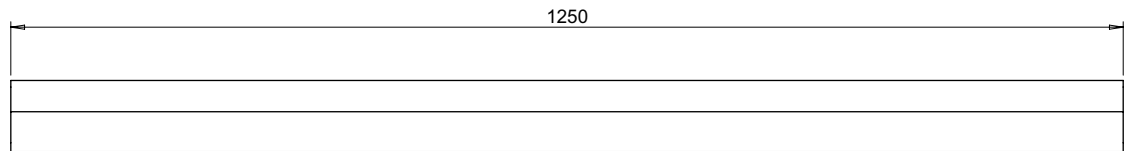

PART No: TWVB-D-48

Thorworld Moulded Vehicle bumpers provide excellent support to vehicles, loading dock equipment and the loading docks they are visiting. Please Note: Vehicle Bumpers are not suitable for fitting to Loading Docks.

MATERIAL	Rubber
WEIGHT	11.3 Kg
ESTIMATED LEADTIME	EX STOCK
NO. HOLES	5

All dimensions shown are in millimetres and are intended for reference purposes only; exact product measurements may vary due to applied tolerances and methods of manufacture