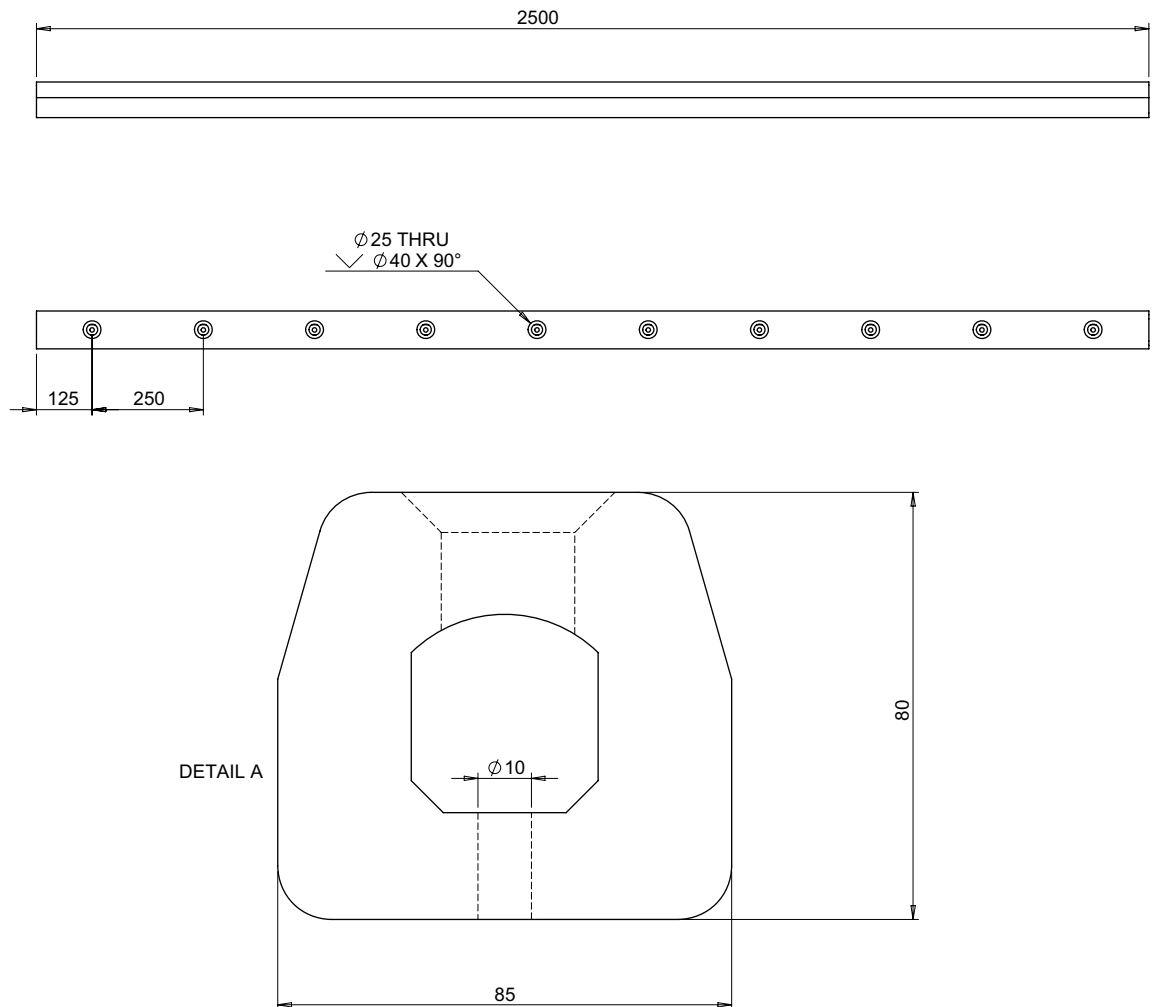

PART No: TWVB-D-96

Thorworld Moulded Vehicle bumpers provide excellent support to vehicles, loading dock equipment and the loading docks they are visiting. Please Note: Vehicle Bumpers are not suitable for fitting to Loading Docks.

MATERIAL	Rubber
WEIGHT	22.5 Kg
ESTIMATED LEADTIME	EX STOCK
NO. HOLES	10

All dimensions shown are in millimetres and are intended for reference purposes only; exact product measurements may vary due to applied tolerances and methods of manufacture