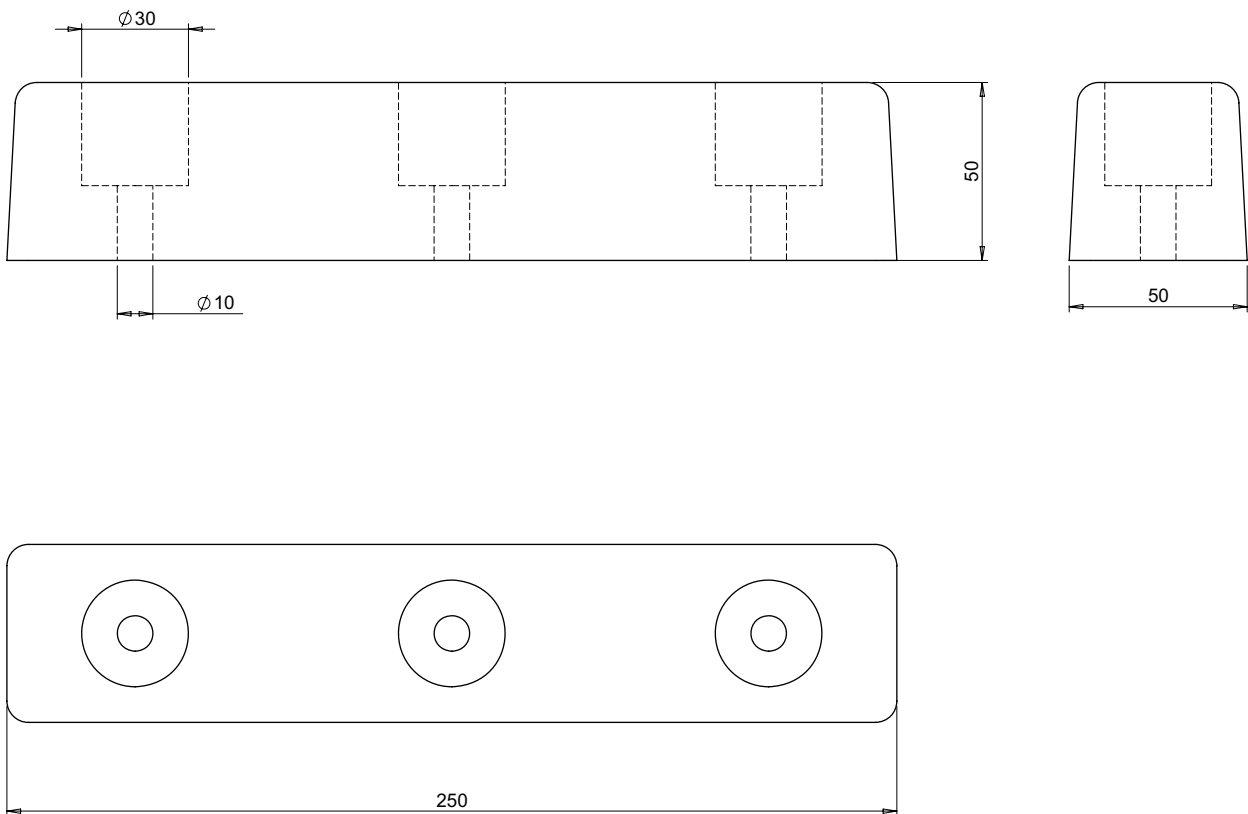

PART No: TWVB-10-2

Thorworld Moulded Vehicle Bumpers provide excellent protection to vehicles, loading dock equipment and the docks they are visiting. Please Note: Vehicle Bumpers are not suitable for fitting to Loading Docks.

MATERIAL	Rubber
WEIGHT	0.64 Kg
ESTIMATED LEADTIME	EX STOCK
No. Holes	3

All dimensions shown are in millimetres and are intended for reference purposes only; exact product measurements may vary due to applied tolerances and methods of manufacture