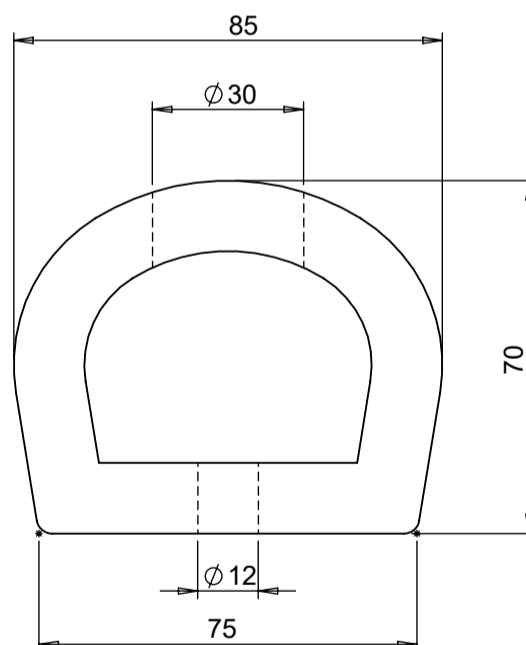

MATERIAL	Rubber
WEIGHT	11.3 Kg
ESTIMATED LEADTIME	1-2 Weeks
NO. HOLES	5

All dimensions shown are in millimetres and are intended for reference purposes only; exact product measurements may vary due to applied tolerances and methods of manufacture
SIZES MAY VARY FROM PREVIOUS DELIVERIES/ORDERS