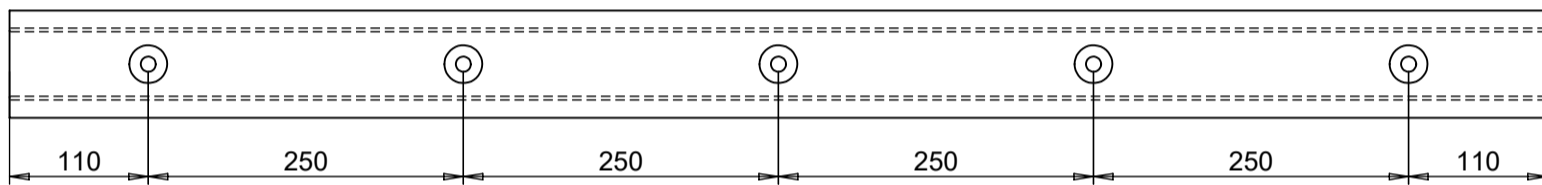

PART No: TWVB-D-48

Thorworld Moulded Vehicle bumpers provide excellent support to vehicles, loading dock equipment and the loading docks they are visiting. Please Note: Vehicle Bumpers are not suitable for fitting to Loading Docks.

MATERIAL	Rubber
WEIGHT	11.3 Kg
ESTIMATED LEADTIME	1-2 Weeks
NO. HOLES	5

All dimensions shown are in millimetres and are intended for reference purposes only; exact product measurements may vary due to applied tolerances and methods of manufacture
SIZES MAY VARY FROM PREVIOUS DELIVERIES/ORDERS