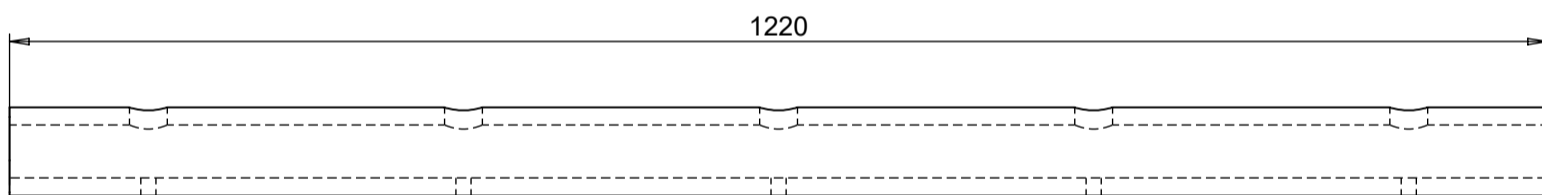

PART No: TWVB-D-48

Thorworld Moulded Vehicle bumpers provide excellent support to vehicles, loading dock equipment and the loading docks they are visiting. Please Note: Vehicle Bumpers are not suitable for fitting to Loading Docks.

MATERIAL	Rubber
WEIGHT	11.3 Kg
ESTIMATED LEADTIME	1-2 Weeks
NO. HOLES	5

All dimensions shown are in millimetres and are intended for reference purposes only; exact product measurements may vary due to applied tolerances and methods of manufacture
SIZES MAY VARY FROM PREVIOUS DELIVERIES/ORDERS