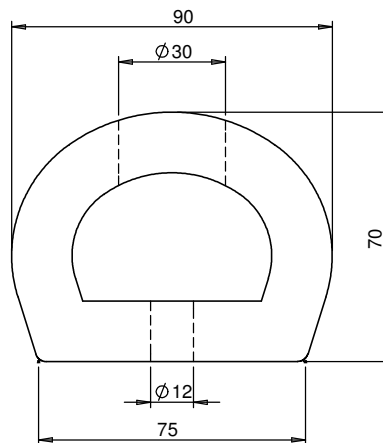

MATERIAL	RUBBER
WEIGHT	11.3 Kg
ESTIMATED LEADTIME	EX STOCK
NO. HOLES	5

All dimensions shown are in millimetres and are intended for reference purposes only; exact product measurements may vary due to applied tolerances and methods of manufacture