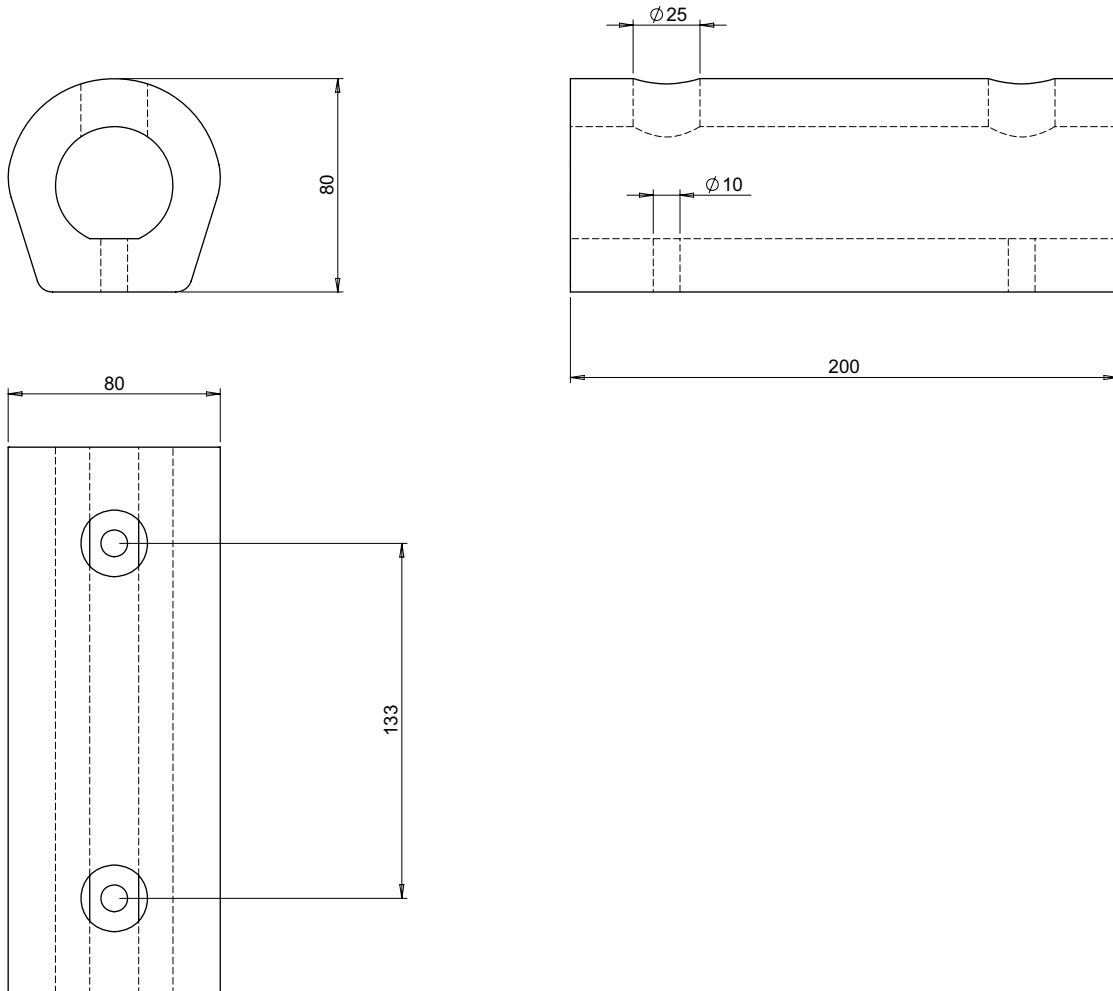

PART No: TWVB-D-8

Thorworld Moulded Vehicle Bumpers provide excellent protection to vehicles, loading dock equipment and the loading docks they are visiting. Please Note: Vehicle Bumpers are not suitable for fitting to the Loading Dock.

MATERIAL	Rubber
WEIGHT	1 Kg
ESTIMATED LEADTIME	EX STOCK
NO. HOLES	2

All dimensions shown are in millimetres and are intended for reference purposes only; exact product measurements may vary due to applied tolerances and methods of manufacture