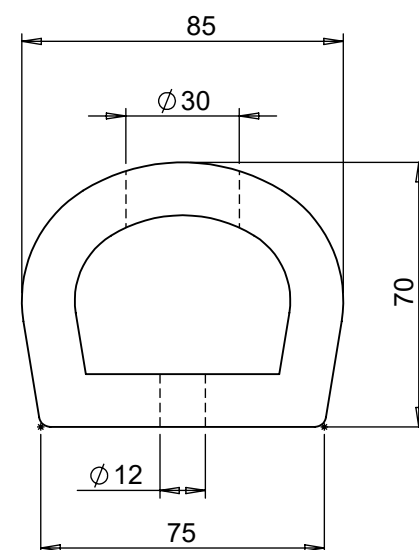

MATERIAL	Rubber
WEIGHT	1 Kg
ESTIMATED LEADTIME	1-2 Weeks
NO. HOLES	2

All dimensions shown are in millimetres and are intended for reference purposes only; exact product measurements may vary due to applied tolerances and methods of manufacture  
**SIZES MAY VARY FROM PREVIOUS DELIVERIES/ORDERS**