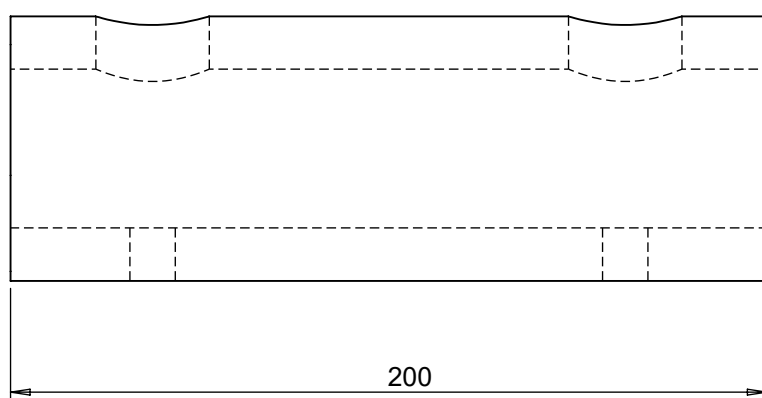

## PART No: TWVB-D-8

Thorworld Moulded Vehicle bumpers provide excellent support to vehicles, loading dock equipment and the loading docks they are visiting. Please Note: Vehicle Bumpers are not suitable for fitting to Loading Docks.

MATERIAL	Rubber
WEIGHT	1 Kg
ESTIMATED LEADTIME	1-2 Weeks
NO. HOLES	2

All dimensions shown are in millimetres and are intended for reference purposes only; exact product measurements may vary due to applied tolerances and methods of manufacture  
**SIZES MAY VARY FROM PREVIOUS DELIVERIES/ORDERS**