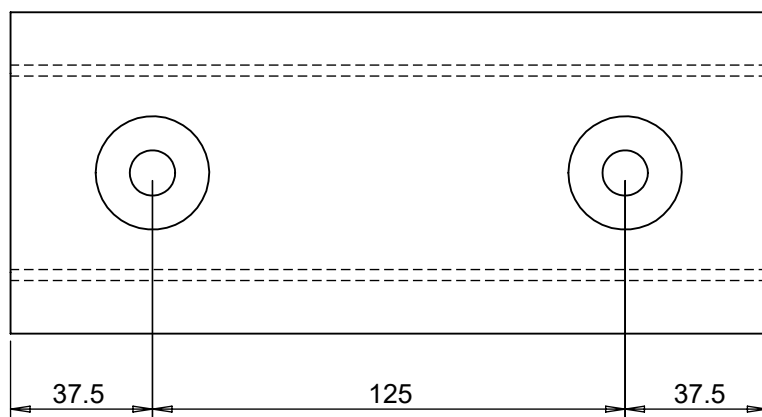

## PART No: TWVB-D-8

Thorworld Moulded Vehicle bumpers provide excellent support to vehicles, loading dock equipment and the loading docks they are visiting. Please Note: Vehicle Bumpers are not suitable for fitting to Loading Docks.

MATERIAL	Rubber
WEIGHT	1 Kg
ESTIMATED LEADTIME	1-2 Weeks
NO. HOLES	2

All dimensions shown are in millimetres and are intended for reference purposes only; exact product measurements may vary due to applied tolerances and methods of manufacture  
**SIZES MAY VARY FROM PREVIOUS DELIVERIES/ORDERS**