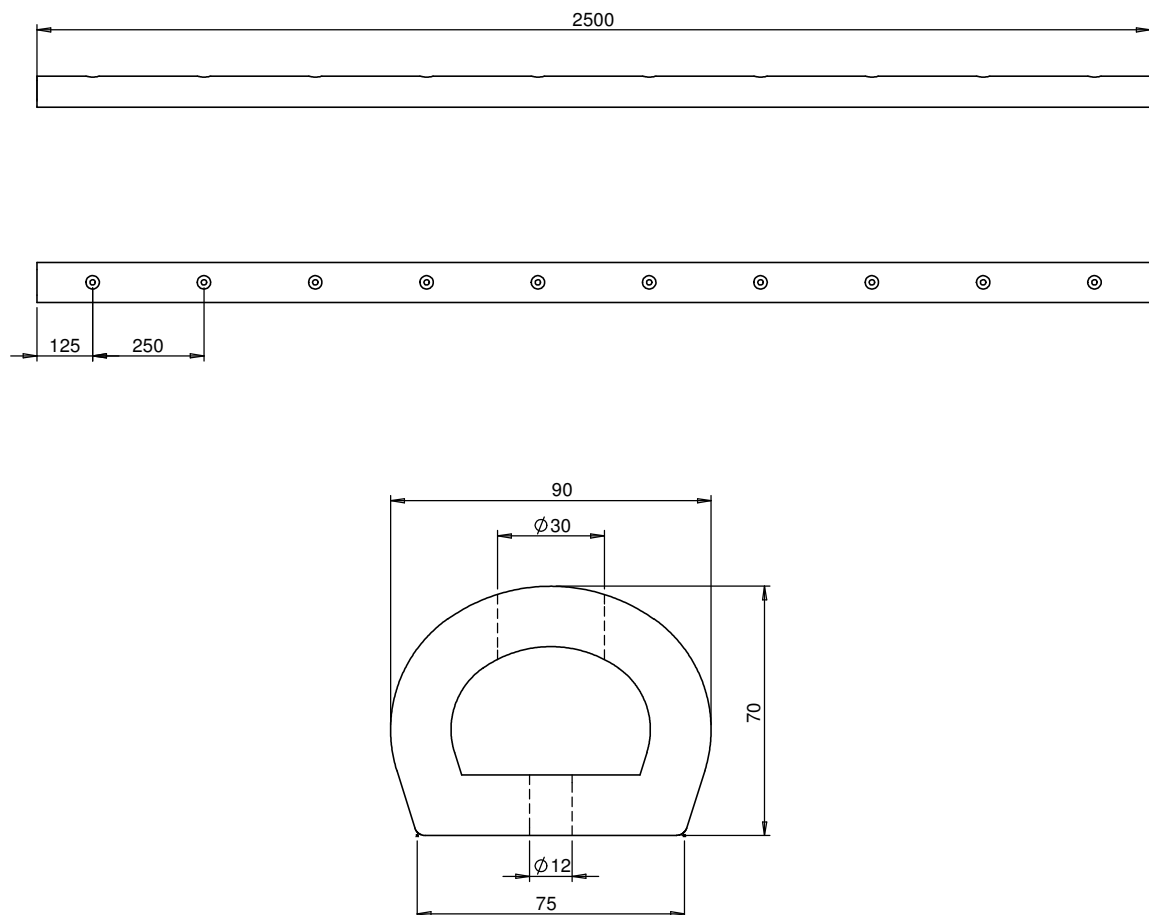

## PART No: TWVB-D-96

Thorworld Moulded Vehicle bumpers provide excellent support to vehicles, loading dock equipment and the loading docks they are visiting. Please Note: Vehicle Bumpers are not suitable for fitting to Loading Docks.

MATERIAL	RUBBER
----------	--------

WEIGHT	22.5 Kg
--------	---------

ESTIMATED LEADTIME	EX STOCK
--------------------	----------

NO. HOLES	10
-----------	----

All dimensions shown are in millimetres and are intended for reference purposes only; exact product measurements may vary due to applied tolerances and methods of manufacture