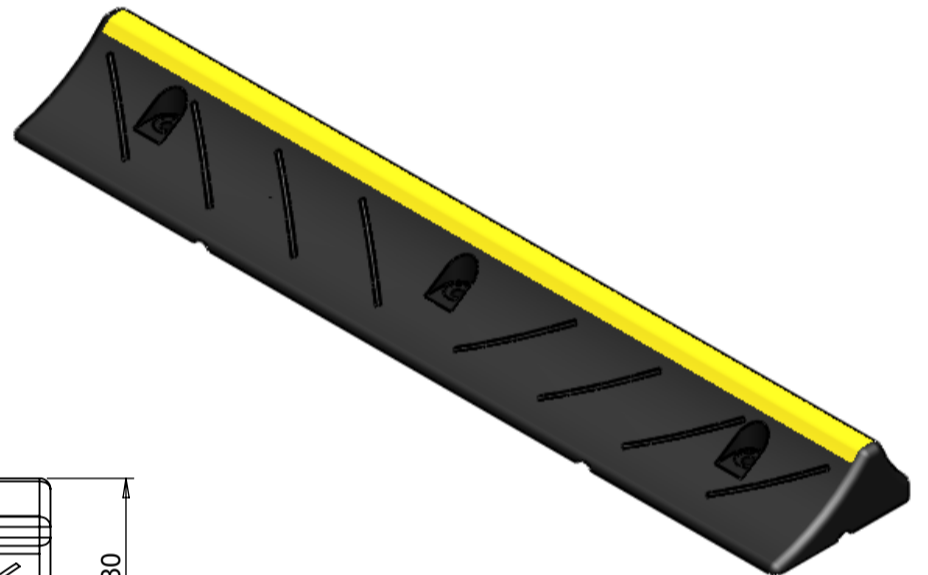

PART No: TWVR-3-1

Ideal for installation in parking facilities to act as an end stop to accurately and safely stop vehicles and prevent impact with site facilities. Larger Truck Stopper available for larger vehicles.

MATERIAL	Recycled Rubber
WEIGHT	10Kg
ESTIMATED LEADTIME	1-2 Weeks
OPTIONAL EXTRAS	Fixings - ask for details

All dimensions shown are in millimetres and are intended for reference purposes only; exact product measurements may vary due to applied tolerances and methods of manufacture