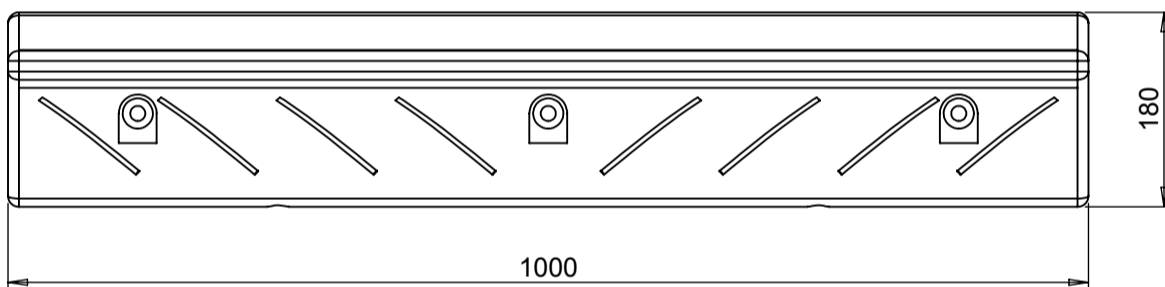

PART No: TWVR-3-1

Ideal for installation in parking facilities to act as an end stop to accurately and safely stop vehicles and prevent impact with site facilities. Larger Truck Stopper available for larger vehicles.

MATERIAL	Recycled Rubber
WEIGHT	10Kg
ESTIMATED LEADTIME	1-2 Weeks
OPTIONAL EXTRAS	Fixings - ask for details

All dimensions shown are in millimetres and are intended for reference purposes only; exact product measurements may vary due to applied tolerances and methods of manufacture