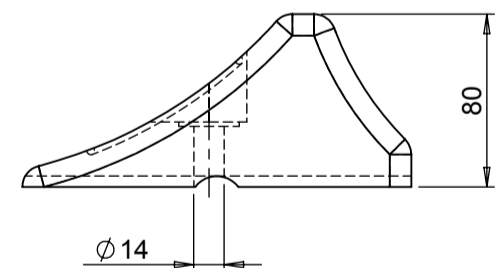

PART No: TWVR-3-1

Ideal for installation in parking facilities to act as an end stop to accurately and safely stop vehicles and prevent impact with site facilities. Larger Truck Stopper available for larger vehicles.

MATERIAL	Recycled Rubber
WEIGHT	10Kg
ESTIMATED LEADTIME	1-2 Weeks
OPTIONAL EXTRAS	Fixings - ask for details

All dimensions shown are in millimetres and are intended for reference purposes only; exact product measurements may vary due to applied tolerances and methods of manufacture