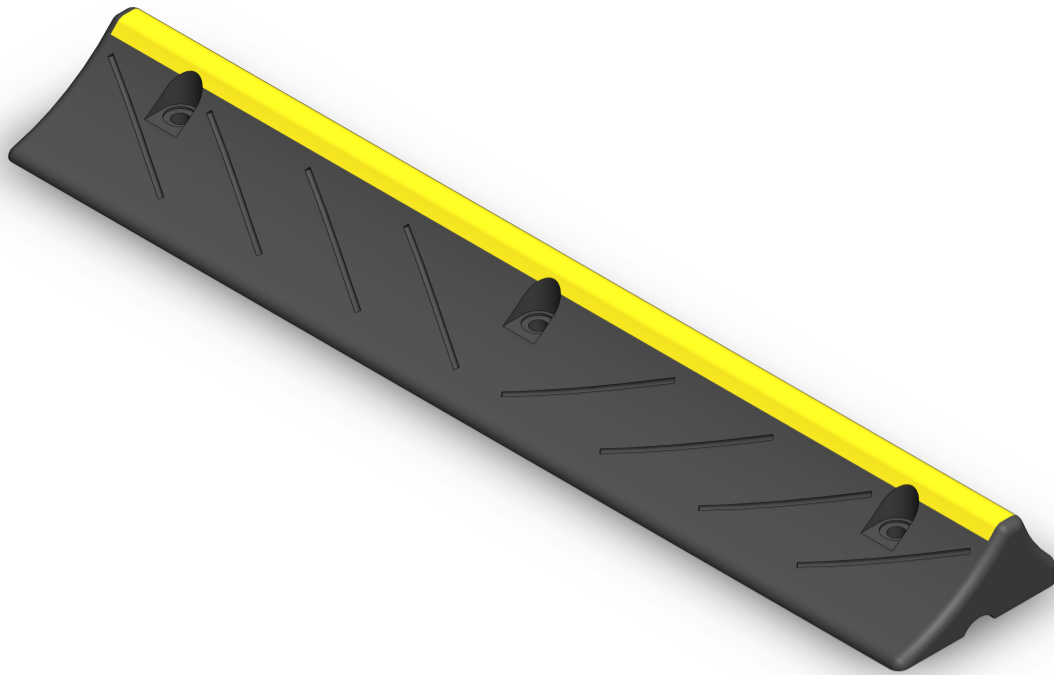

PART No: TWVR-3-1

Ideal for installation in parking facilities to act as an end stop to accurately and safely stop vehicles and prevent impact with site facilities. Larger Truck Stopper available for larger vehicles.

MATERIAL	Recycled Rubber
WEIGHT	10Kg
ESTIMATED LEADTIME	1-2 Weeks
OPTIONAL EXTRAS	Fixings - ask for details

All dimensions shown are in millimetres and are intended for reference purposes only; exact product measurements may vary due to applied tolerances and methods of manufacture