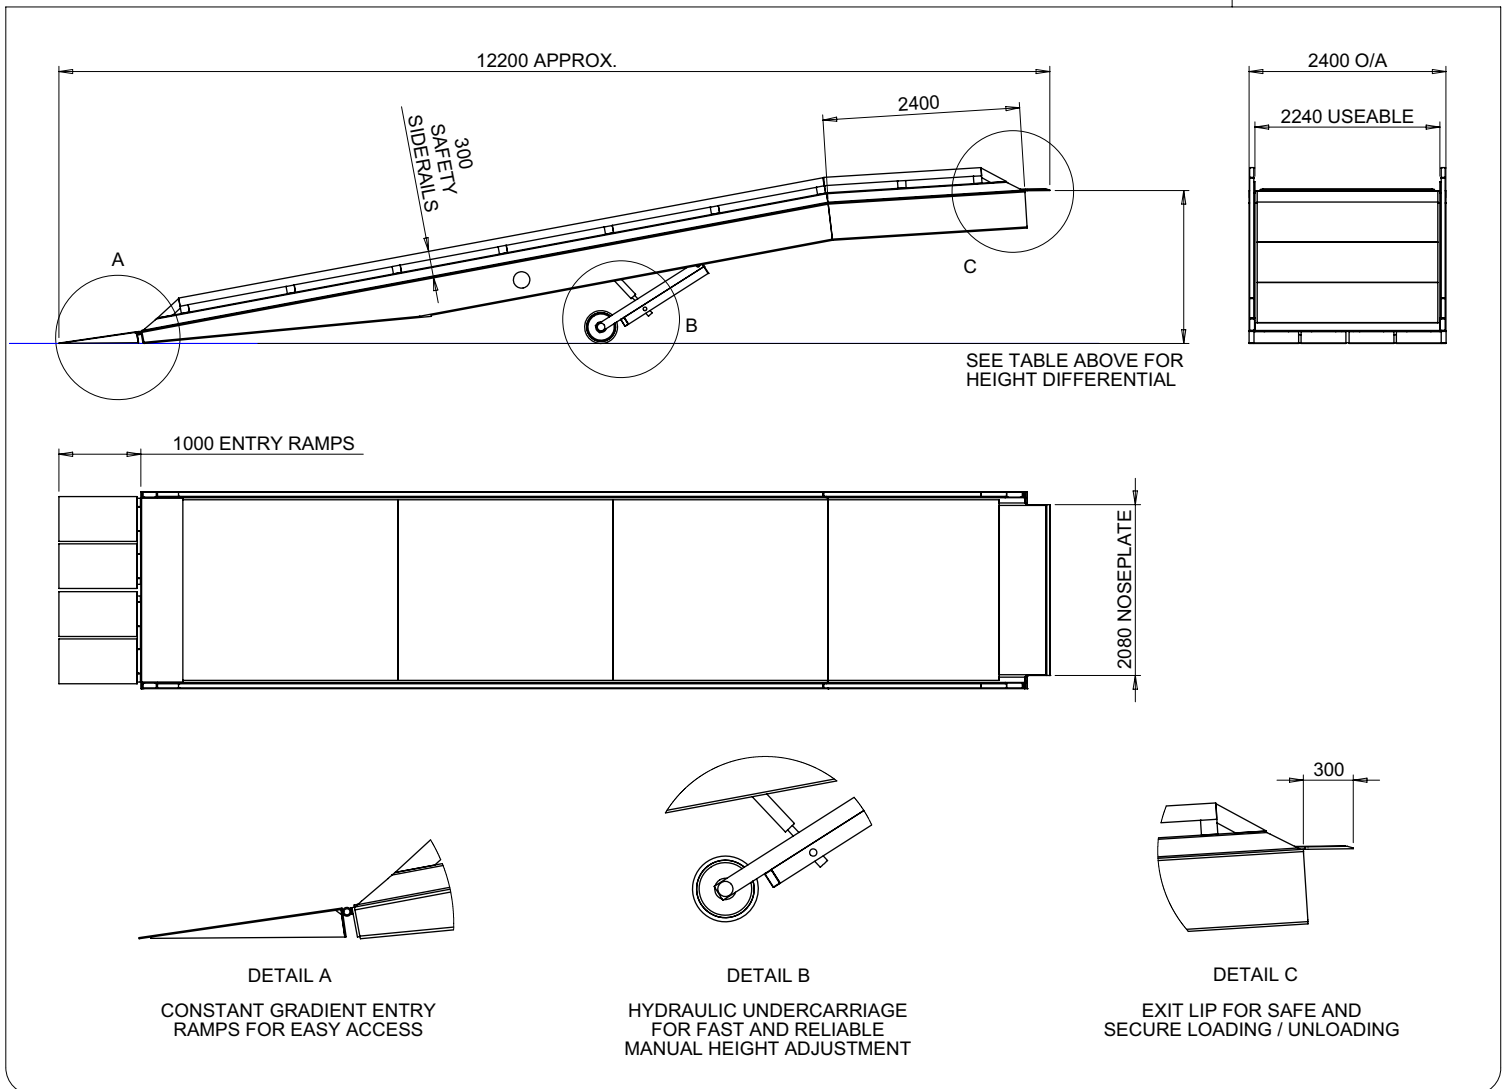

PART No: SMY-27-9040-FW-6

12 Tonne Type Six Mobile Yard Ramp. A Standard unit with fold down entry ramps and high safety side rails, tow bar and manual hydraulic height adjustment for fast and efficient loading operations.

CAPACITY	12000 Kg		
CLASS	SUPER DELUXE		
ESTIMATED LEADTIME	-		
OPTIONAL EXTRAS	Wheel Chocks, Trailer Safety Jack		
HEIGHT DIFFERENTIAL (mm)	MIN POSS.	MAX POSS.	MAX RECOM.
	890	1680	1250

All dimensions shown are in millimetres and are intended for reference purposes only; exact product measurements may vary due to applied tolerances and methods of manufacture