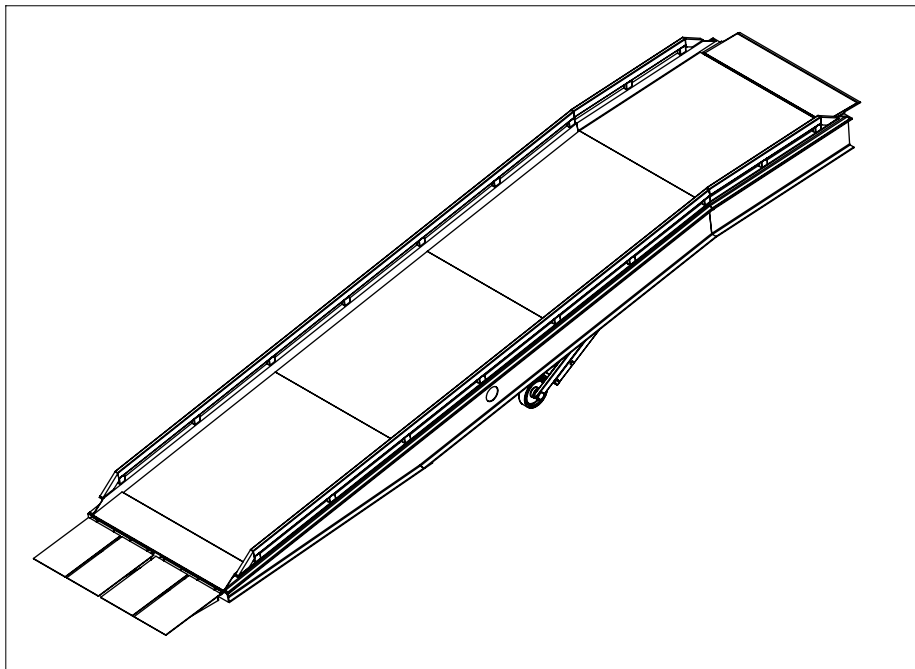

PART No: SMY-27-9040-FW-6

12 Tonne Type Six Mobile Yard Ramp. A Standard unit with fold down entry ramps and high safety side rails, tow bar and manual hydraulic height adjustment for fast and efficient loading operations.

CAPACITY	12000 Kg		
CLASS	SUPER DELUXE		
ESTIMATED LEADTIME	-		
OPTIONAL EXTRAS	Wheel Chocks, Trailer Safety Jack		
HEIGHT DIFFERENTIAL (mm)	MIN POSS.	MAX POSS.	MAX RECOM.
	890	1680	1250

All dimensions shown are in millimetres and are intended for reference purposes only; exact product measurements may vary due to applied tolerances and methods of manufacture